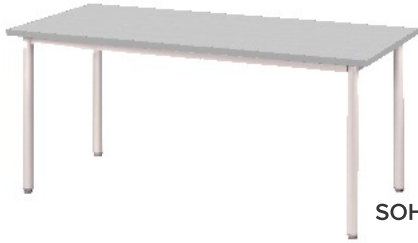

PRICE LIST 2026

SOHO T-8012
Rp. 3.352.000

W 1200, D 800, H 750
PC Frame;
ST PB HPL Material
Color : Grey, Maple (Panel);
Ivory, Silver (Frame)