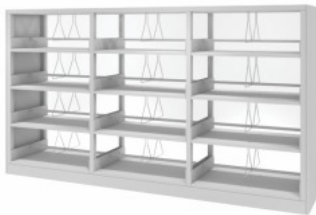

LBD SP-1540
Rp. 34.845.000

W 2800, D 300, H 1540
PL Side Body
Color : Light Grey (Panel);