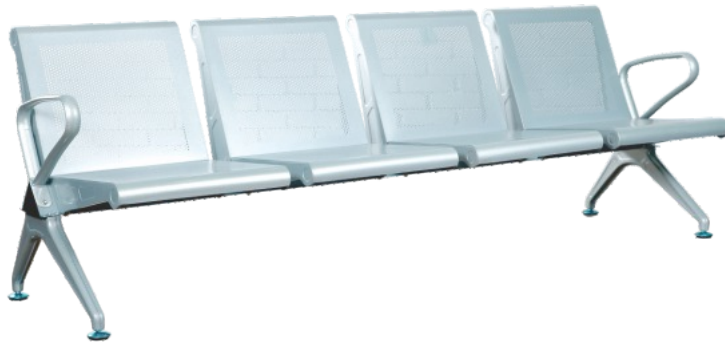

KOGU KT-04 (2 Seat)
Rp. 4.223.000

KOGU KT-04 (3 Seat)
Rp. 5.423.000

KOGU KT-04 (4 Seat)
Rp. 6.823.000

W 1200, D 670, H 780 (2 Seat);
W 1780, D 670, H 780 (3 Seat);
W 2330, D 670, H 780 (4 Seat)

PC Frame;

ST PL Material

Color : By Request (Back & Seat);
Grey (Frame)

KOGU KT-05 (2 Seat)
Rp. 7.934.000

KOGU KT-05 (3 Seat)
Rp. 9.756.000

KOGU KT-05 (4 Seat)
Rp. 13.000.000

W 1120, D 650, H 850 (2 Seat);
W 1680, D 650, H 850 (3 Seat);
W 2170, D 650, H 850 (4 Seat)

PC Frame;

ST PL Material

Color : By Request (Back & Seat);
Grey (Frame)

KOGU-TS (3 Seat)
Rp. 5.748.000

KOGU-TS (4 Seat)
Rp. 7.545.000

W 1550, D 508, H 450 (3 Seat);
W 2050, D 508, H 450 (4 Seat)

PC Frame;

ST PL Material

Color : Red, Green, Blue, Orange,
Dark Grey, Black (Seat);
Grey (Frame)