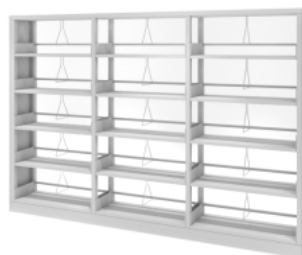

LBD SP-1820
Rp. 41.854.000

LBS SP-1820
Rp. 27.110.000

W 2800, D 300, H 1890
PL Side Body
Color : Light Grey (Panel);