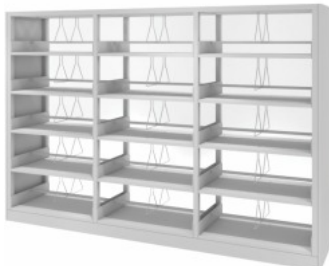

LBD SP-1820
Rp. 41.854.000

W 2800, D 300, H 1890
PL Side Body
Color : Light Grey (Panel);