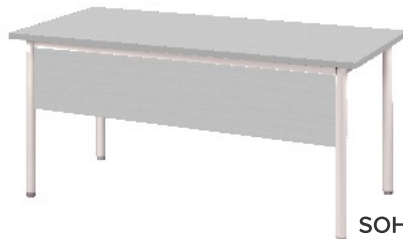

SOHO T-6012 FB
Rp. 3.146.000

W 1200, D 600, H 750
PC Frame;
ST PB HPL Material
Color : Grey, Maple (Panel);
Ivory, Silver (Frame)